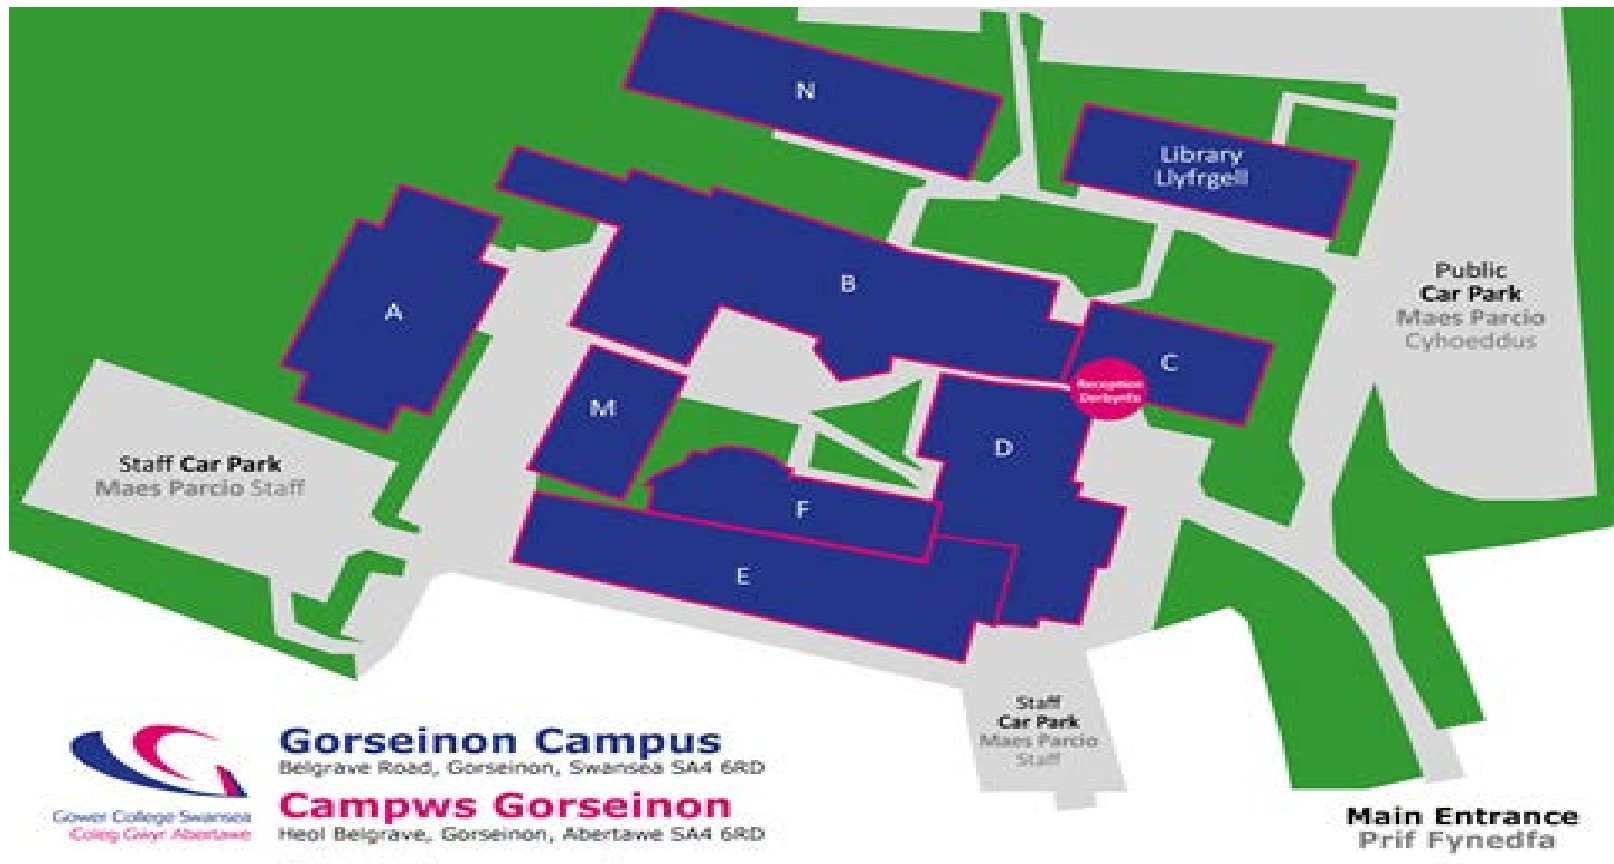

Gower College Swansea
Coleg Gwyr Abertawe

Campus Map

Gorseinon Campus
Belgrave Road, Gorseinon, Swansea SA4 6RD
Campws Gorseinon
Heol Belgrave, Gorseinon, Abertawe SA4 6RD

Main Entrance
Prif Fynedfa